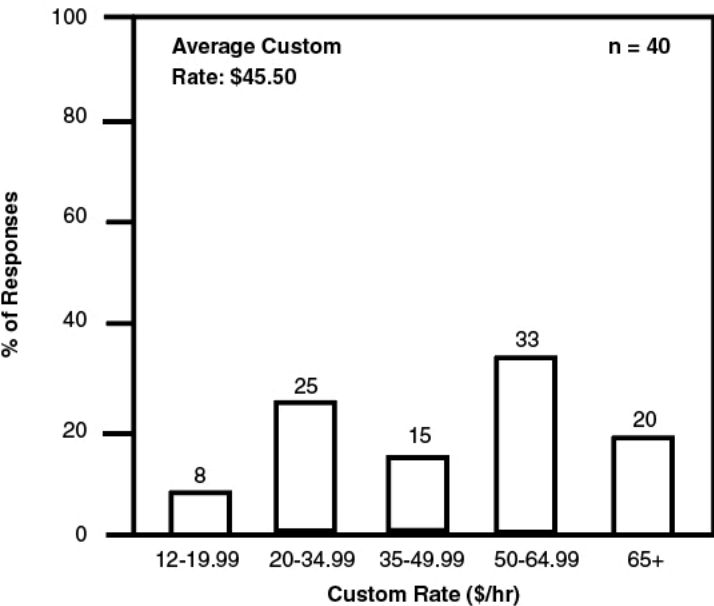

Welding

Dozer (D6 or smaller)